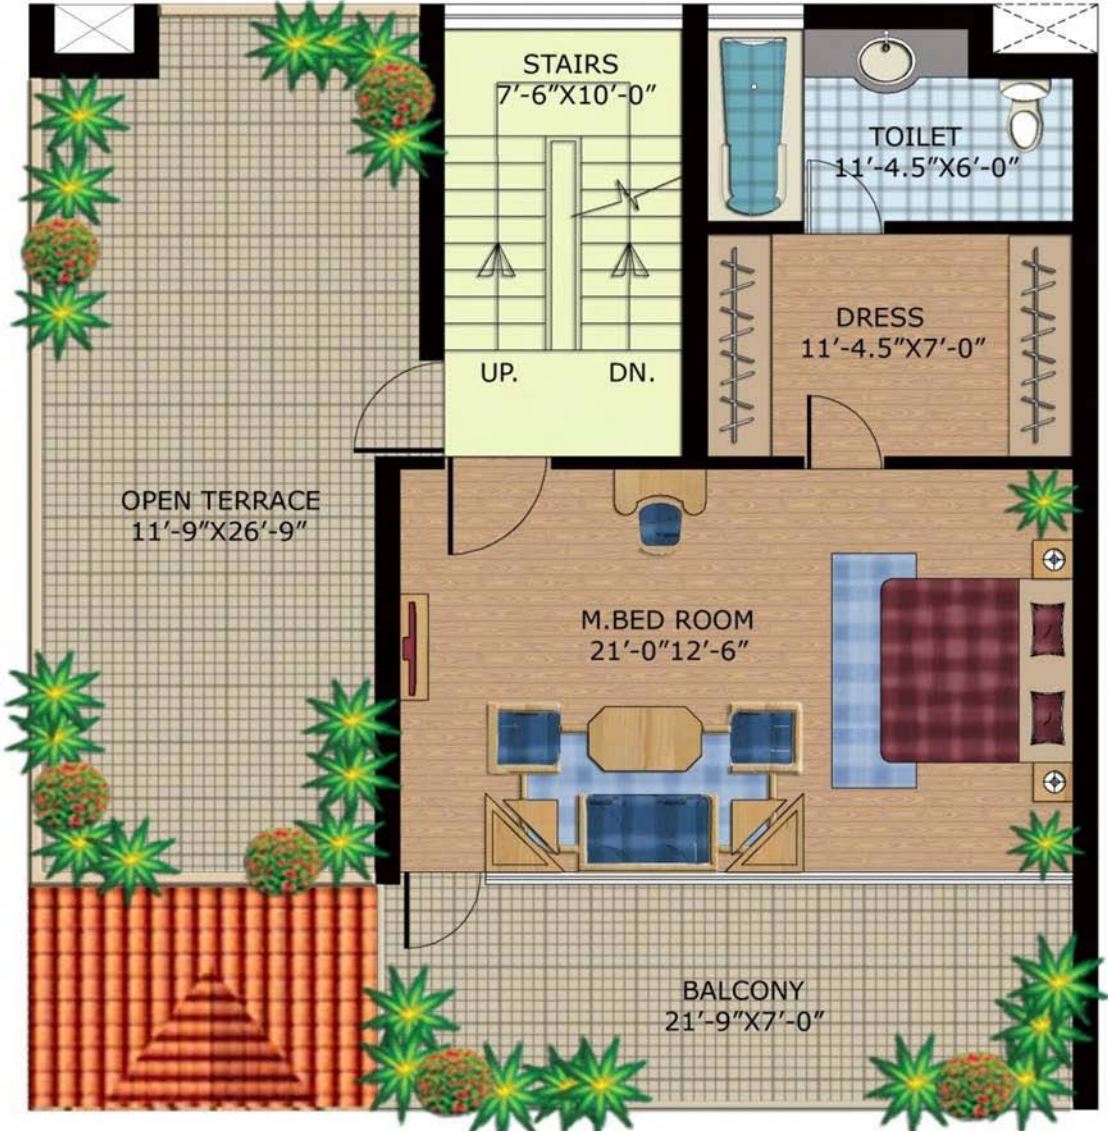

1 BHK 850 Sq.ft

ENTRY

2 BHK 1250 Sq.ft

ENTRY

3 BHK 1550 Sq.ft

Villa 2100 Sq ft

Ground Floor

STAIRS
3'-6" WIDE

TOILET
11'-4.5" X 6'-0"

TOILET
11'-4.5" X 6'-0"

DRESS
11'-4.5" X 7'-0"

DRESS
11'-4.5" X 7'-0"

UP. DN.

BED ROOM
15'-9" X 12'-6"

BED ROOM
15'-9" X 12'-6"

BALCONY
18'-9" X 7'-0"

Villa 1st Floor

Villa 2nd Floor