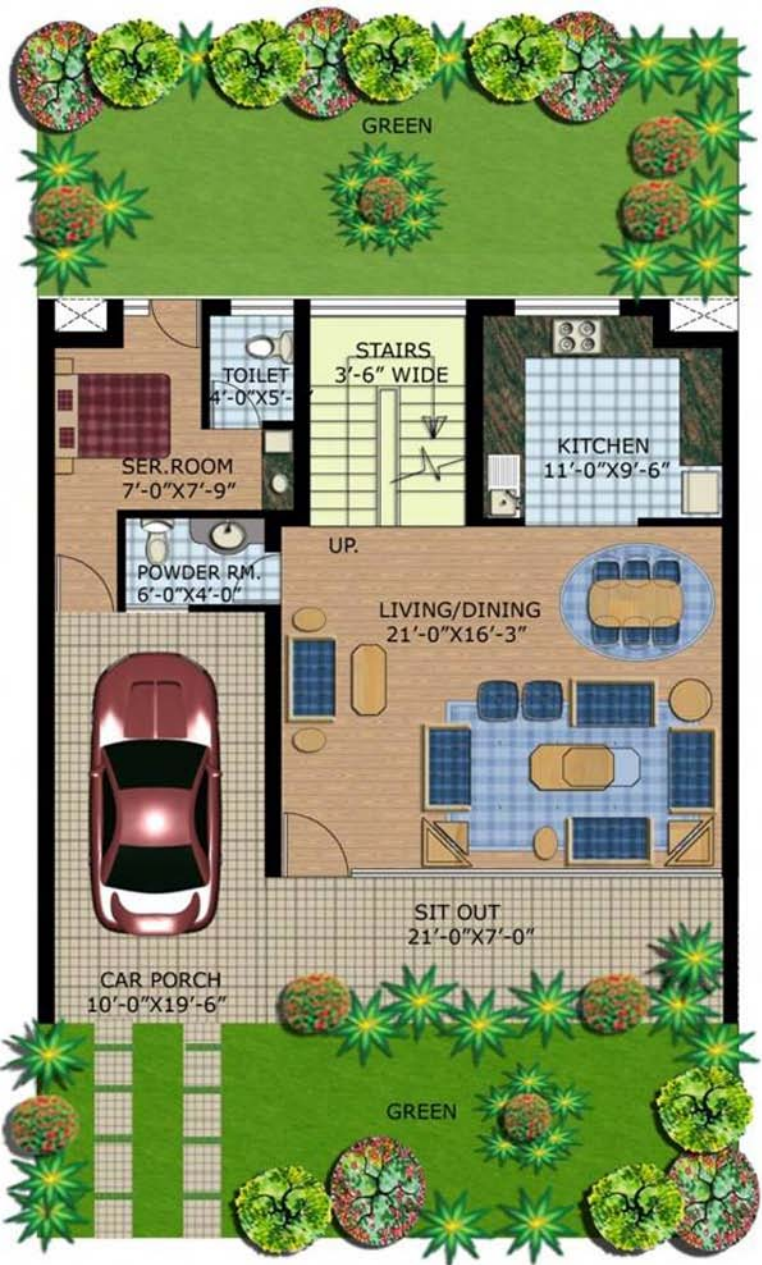

1 BHK 850 Sq.ft

ENTRY

2 BHK 1250 Sq.ft

ENTRY

3 BHK 1550 Sq.ft

Villa 2100 Sq ft

Ground Floor

STAIRS
3'-6" WIDE

TOILET
11'-4.5" X 6'-0"

TOILET
11'-4.5" X 6'-0"

DRESS
11'-4.5" X 7'-0"

DRESS
11'-4.5" X 7'-0"

UP. DN.

BED ROOM
15'-9" X 12'-6"

BED ROOM
15'-9" X 12'-6"

BALCONY
18'-9" X 7'-0"

Villa 1st Floor

Villa 2nd Floor