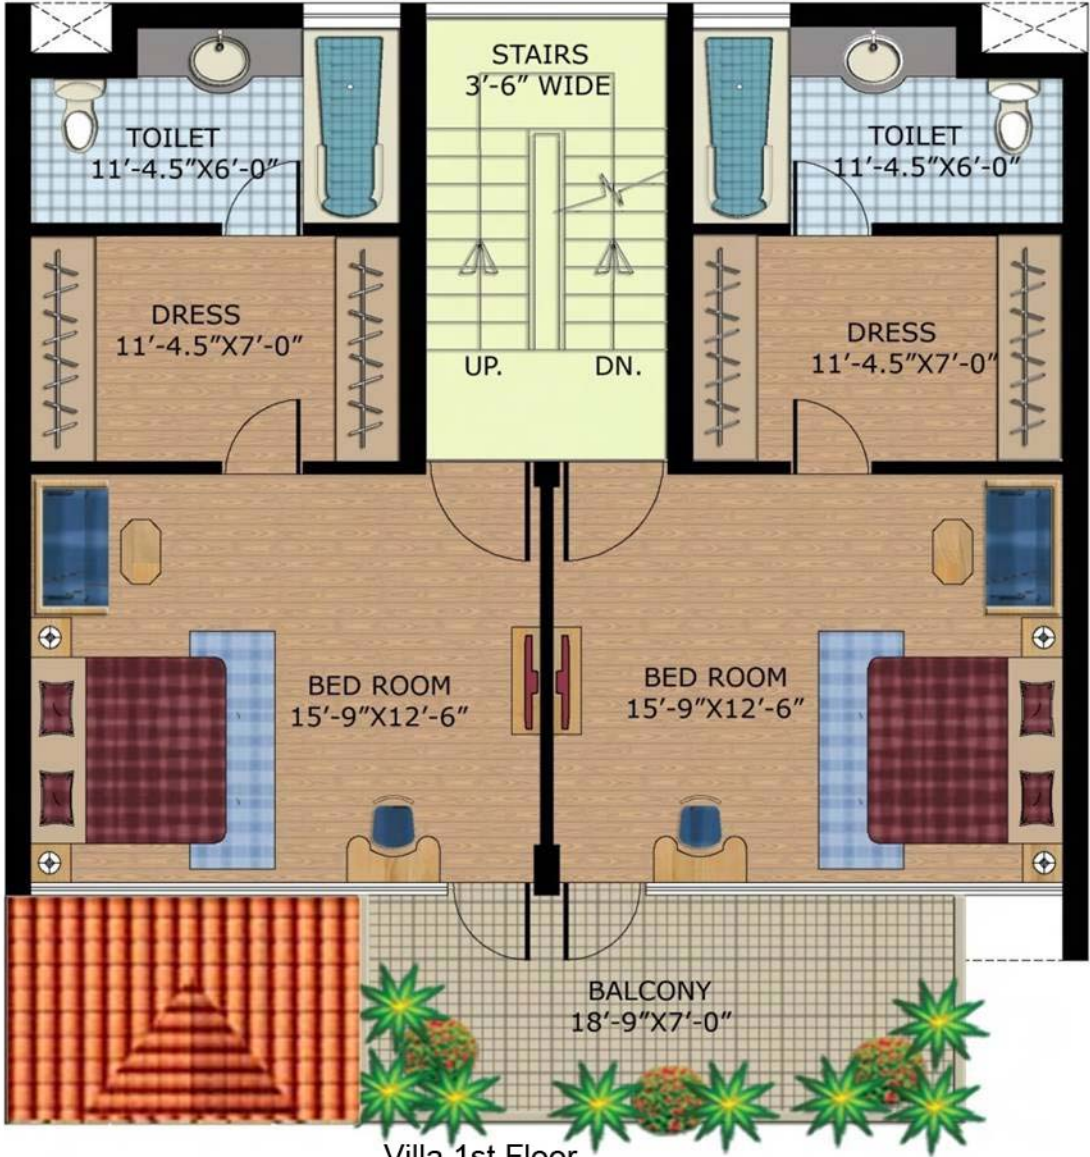

1 BHK 850 Sq.ft

ENTRY

2 BHK 1250 Sq.ft

ENTRY

3 BHK 1550 Sq.ft

Villa 2100 Sq ft

Ground Floor

STAIRS
3'-6" WIDE

TOILET
11'-4.5" X 6'-0"

TOILET
11'-4.5" X 6'-0"

DRESS
11'-4.5" X 7'-0"

DRESS
11'-4.5" X 7'-0"

UP. DN.

BED ROOM
15'-9" X 12'-6"

BED ROOM
15'-9" X 12'-6"

BALCONY
18'-9" X 7'-0"

Villa 1st Floor

Villa 2nd Floor